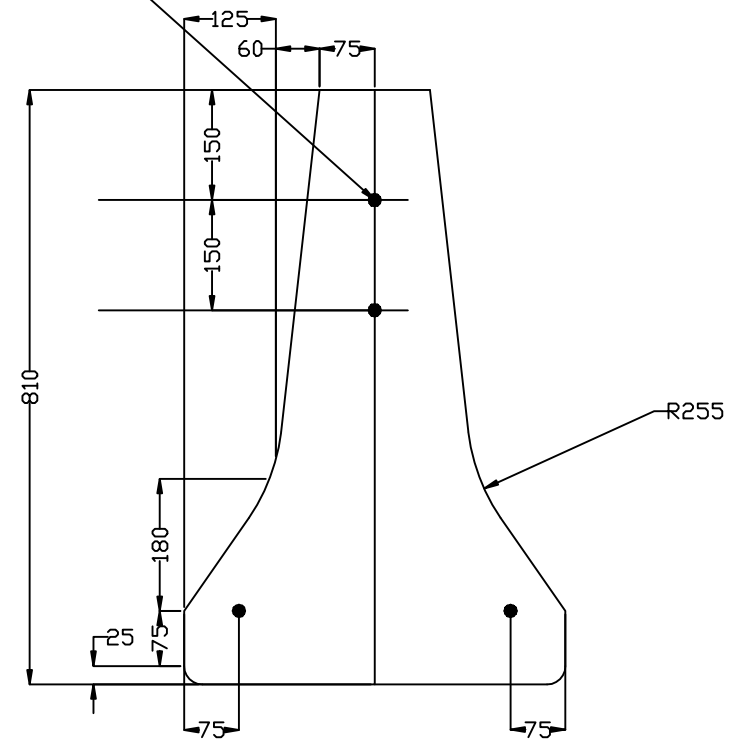

SGM10b

4 - LONGIT BARS (TYP)

SGM10a

Rev :	Remarks :
-	Issued drawing.
A	Change Logo to TM

Drawn :	Date :
01	April 2003
M.Borg	March 2010