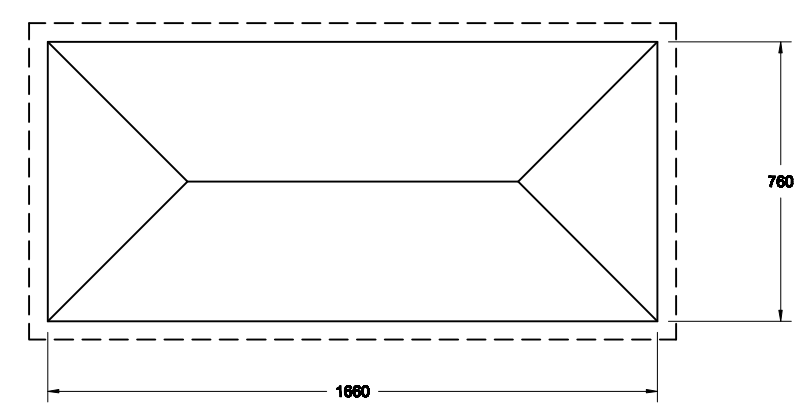

Front Elevation

Side Elevation

Plan

Rev :	Remarks :
-	Issued drawing.
A	Change Logo to TM

Drawn :	Date :
G. Grech	Nov. 2008
M.Borg	March 2010