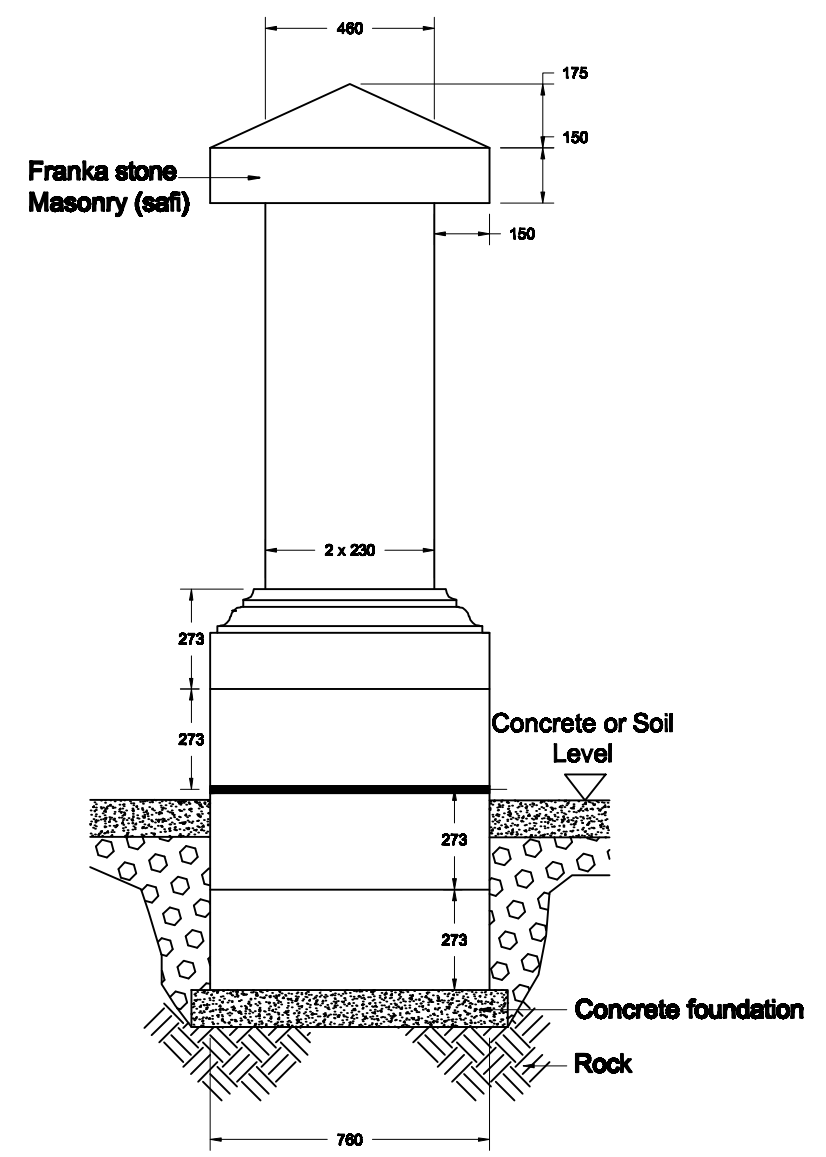

Front Elevation

Side Elevation

Plan

Rev :	Remarks :
-	Issued drawing.
A	Change Logo to TM

Drawn :	Date :
G. Grech	Nov. 2008
M.Borg	March 2010